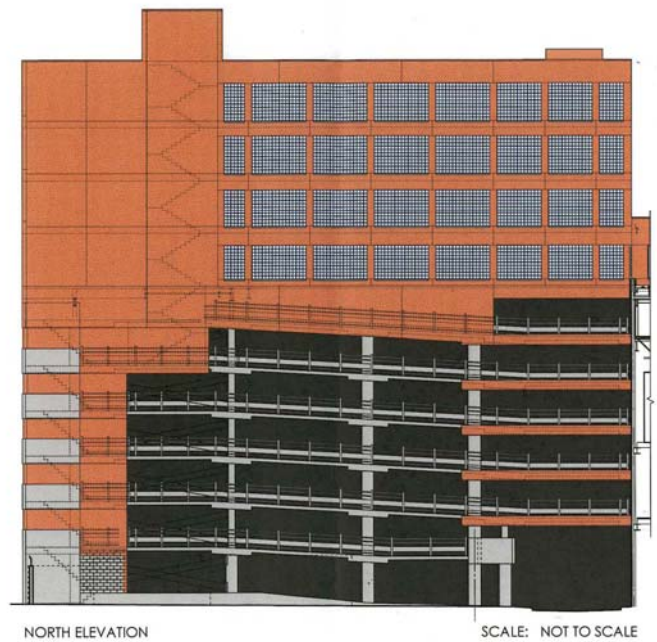

## DOUBLETREE GARDEN SUITES Philadelphia Pennsylvania

A 48 suite, all suites roof top addition to the existing Doubletree Hotel in central Philadelphia. All guest suites face a densely landscaped garden and the new lobby and fitness center surrounds a separate court.